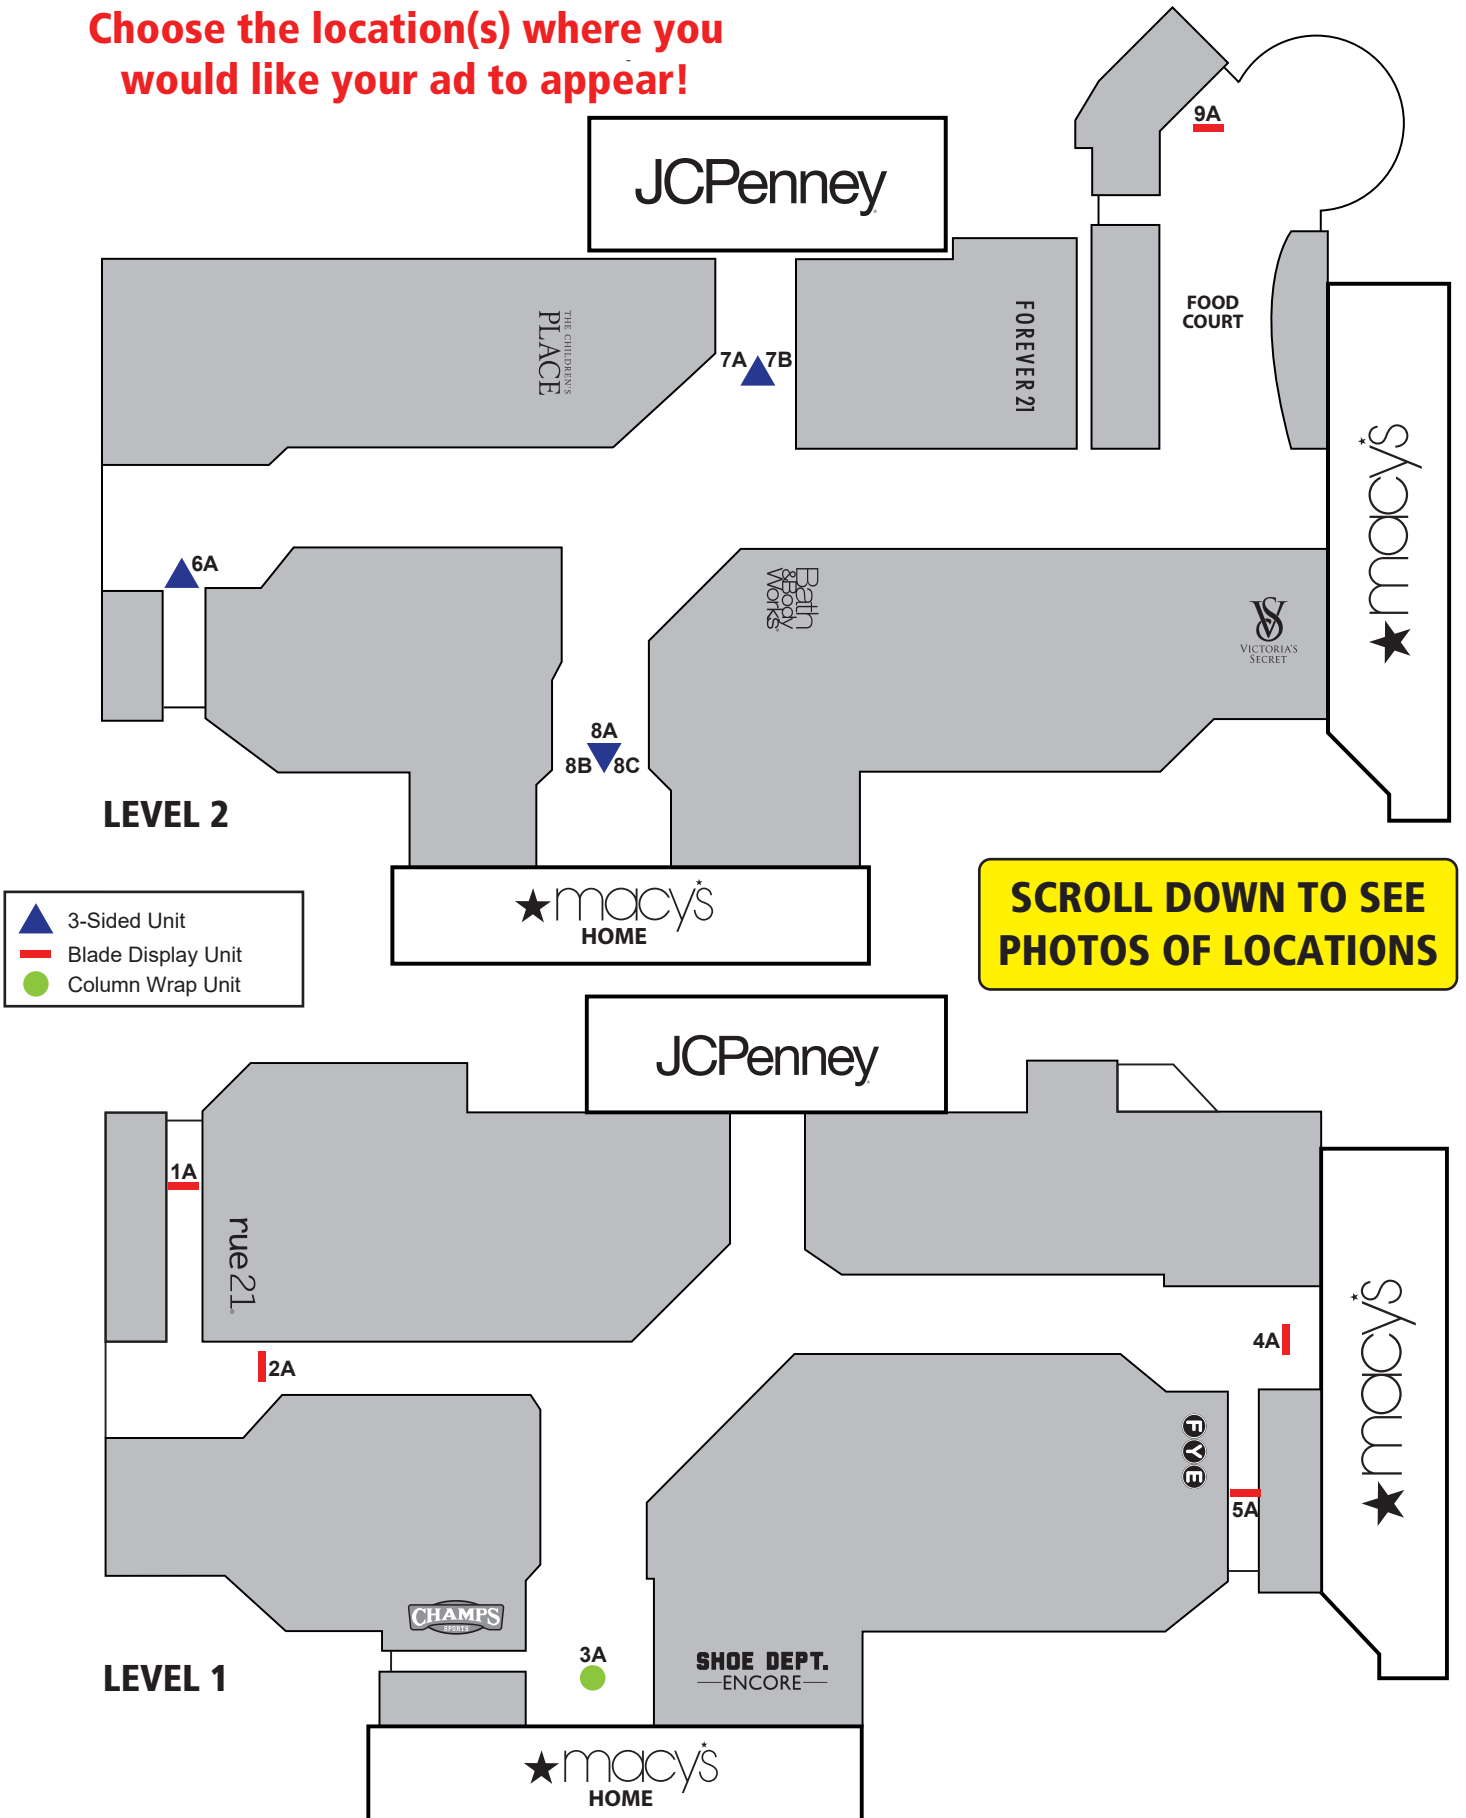

Choose the location(s) where you would like your ad to appear!

-  3-Sided Unit
-  Blade Display Unit
-  Column Wrap Unit

SCROLL DOWN TO SEE PHOTOS OF LOCATIONS

# FLORENCE MALL PANEL LOCATIONS